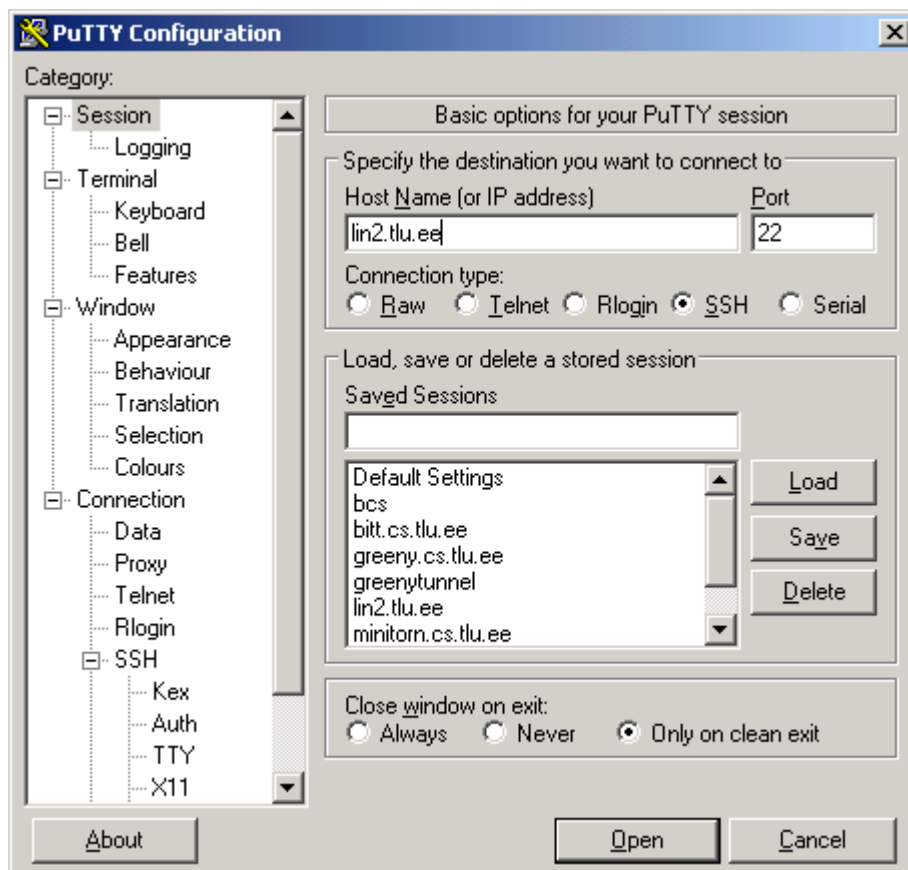

Tunneli loomine greeny.cs.tlu.ee masinasse

* Käivita putty, vali ssh -> tunnelid

* Määra omale meelde jääv kohaliku masina värat (Source port). Samuti sihtkoht (greeny.cs.tlu.ee:80)

Vajuta Add

Mine menüüs Sessiooniosa peale. Kirjuta aadressiks lin2.tlu.ee (ära vali, muidu läheb tunnel kaduma)

Logi lin2-te sisse

A screenshot of a PuTTY terminal window titled "lin2.tlu.ee - PuTTY". The terminal shows a login prompt: "login as: jaagup". Below that, it says "jaagup@lin2.tlu.ee's password:" followed by a green cursor. The terminal background is black, and the text is white. The window has standard Windows-style window controls (minimize, maximize, close) in the top right corner.