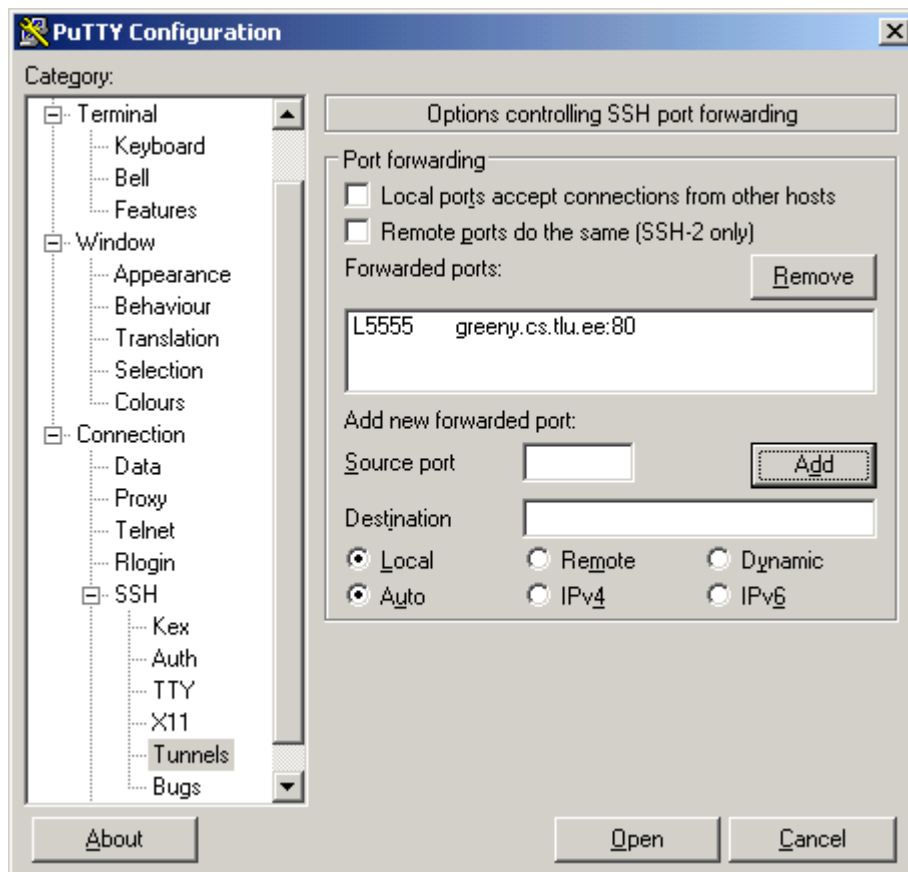

Tunneli loomine greeny.cs.tlu.ee masinasse

* Käivita putty, vali ssh -> tunnelid

* Määra omale meelde jääv kohaliku masina värat (Source port). Samuti sihtkoht (greeny.cs.tlu.ee:80)

Vajuta Add

Mine menüüs Sessiooniosa peale. Kirjuta aadressiks lin2.tlu.ee (ära vali, muidu läheb tunnel kaduma)

Logi lin2-te sisse

A screenshot of a PuTTY terminal window titled "lin2.tlu.ee - PuTTY". The terminal shows a login prompt: "login as: jaagup". Below that, it says "jaagup@lin2.tlu.ee's password:" followed by a green cursor. The terminal background is black, and the text is white. The window has standard Windows-style window controls (minimize, maximize, close) in the top right corner.