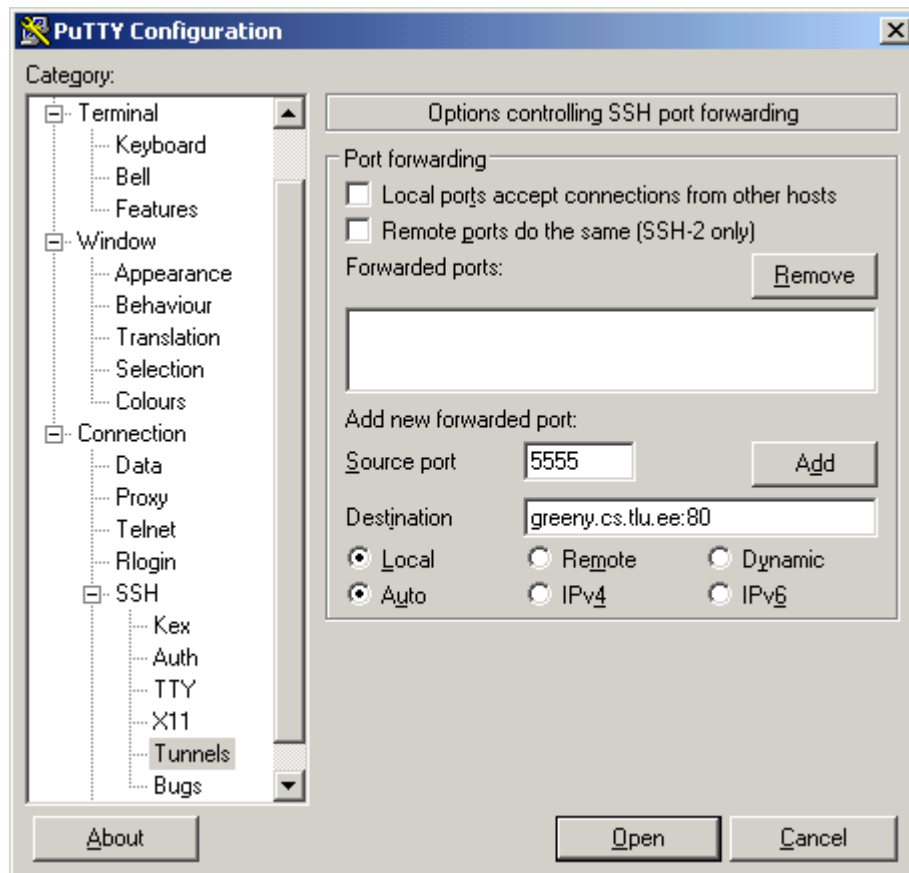

Tunneli loomine greeny.cs.tlu.ee masinasse

* Käivita putty, vali ssh -> tunnelid

* Määra omale meelde jääv kohaliku masina värat (Source port). Samuti sihtkoht (greeny.cs.tlu.ee:80)

Vajuta Add

Mine menüüs Sessiooniosa peale. Kirjuta aadressiks lin2.tlu.ee (ära vali, muidu läheb tunnel kaduma)

Logi lin2-te sisse

A screenshot of a PuTTY terminal window titled "lin2.tlu.ee - PuTTY". The terminal shows a login prompt: "login as: jaagup". Below that, it says "jaagup@lin2.tlu.ee's password:" followed by a green cursor. The terminal background is black, and the text is white. The window has standard Windows-style window controls (minimize, maximize, close) in the top right corner.